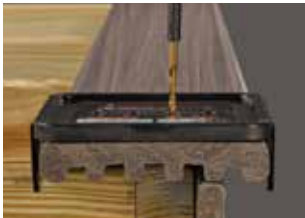

TREX® ATTACHMENT GUIDE

FastenMaster Attachment Solutions for Trex® Building Products

Cortex®

Hidden Fastening System for Trex® Decking

The Collated Cortex Hidden Fastening System is the best way to hide fasteners on Trex stairs, perimeter boards and more.

Complete Hidden Fastening:

Combine the versatility of Cortex for first/last board, perimeter boards and stairs with Tiger Claw TC-G® for the field of the deck to get a beautiful fastener-free surface.

Features:

Cortex® FASCIA

Hidden Fastening System for Trex® Fascia

The Cortex Fascia Hidden Fastening System is the strongest, easiest way to hide fasteners in Trex® Fascia Boards. Cortex plugs are made from the same Trex® fascia material for a perfect color match.